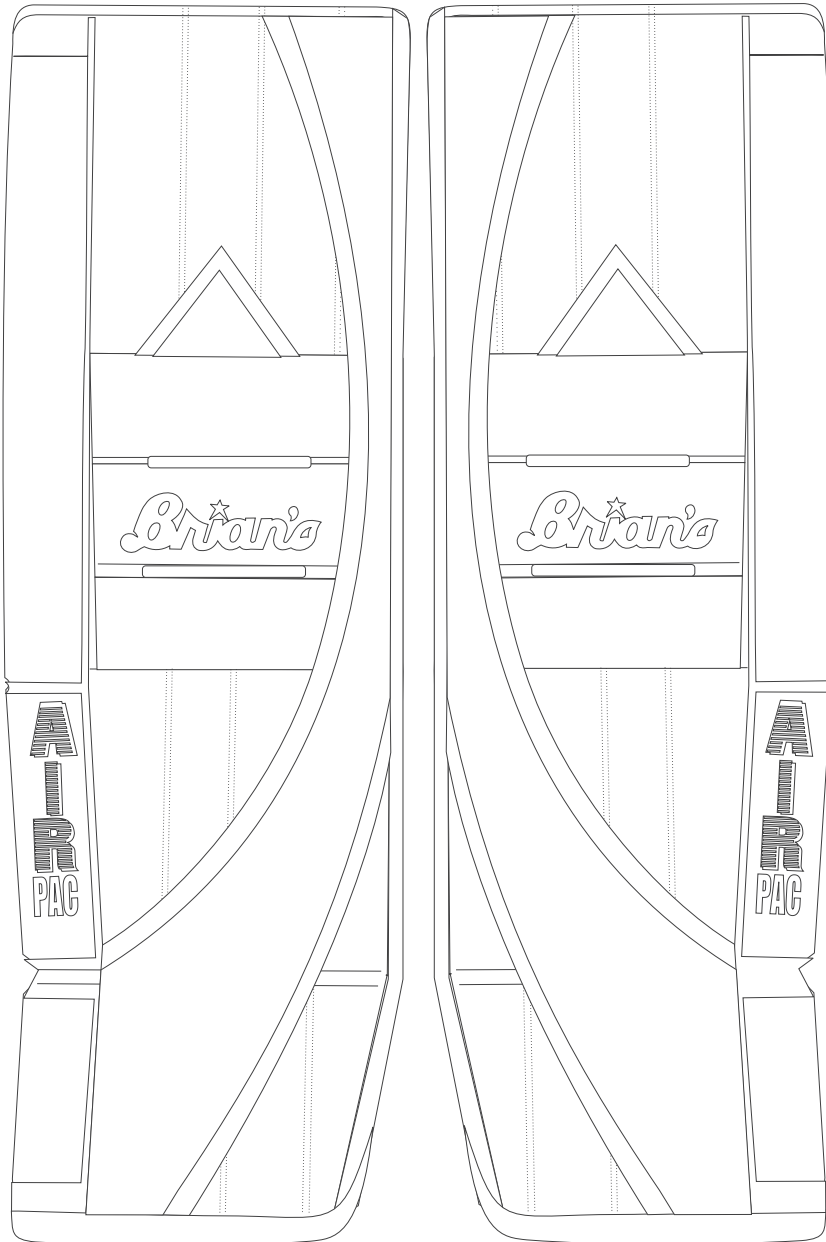

DELIA '19 GRAPHIC

NOTES

PRO SIDE/BACK CUSTOMIZER ID: _____

CATCH SIDE/BACK CUSTOMIZER ID: _____

BLOCKER SIDE/BACK CUSTOMIZER ID: _____