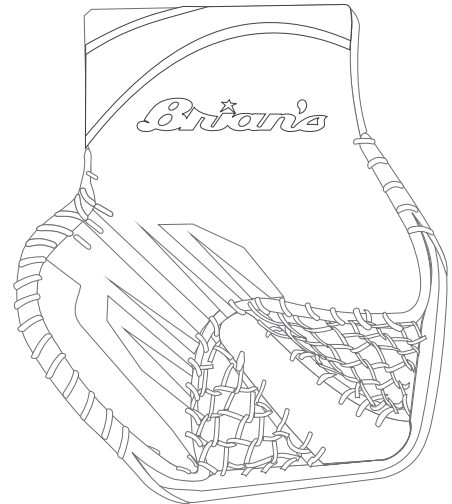

DELIA '19 GRAPHIC

NOTES

PRO SIDE/BACK CUSTOMIZER ID: _____

CATCH SIDE/BACK CUSTOMIZER ID: _____

BLOCKER SIDE/BACK CUSTOMIZER ID: _____