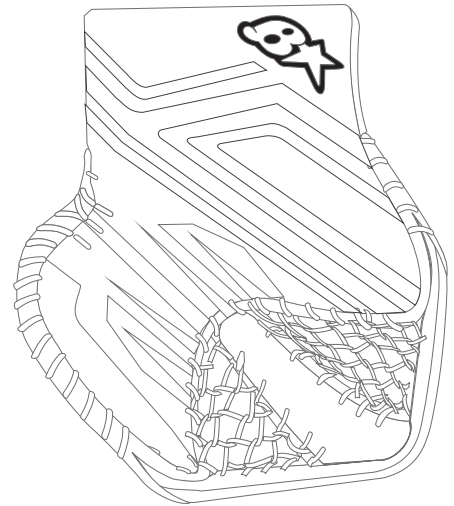

DEMHO 20 GRAPHIC

NOTES

PRO SIDE/BACK CUSTOMIZER ID: _____

CATCH SIDE/BACK CUSTOMIZER ID: _____

BLOCKER SIDE/BACK CUSTOMIZER ID: _____