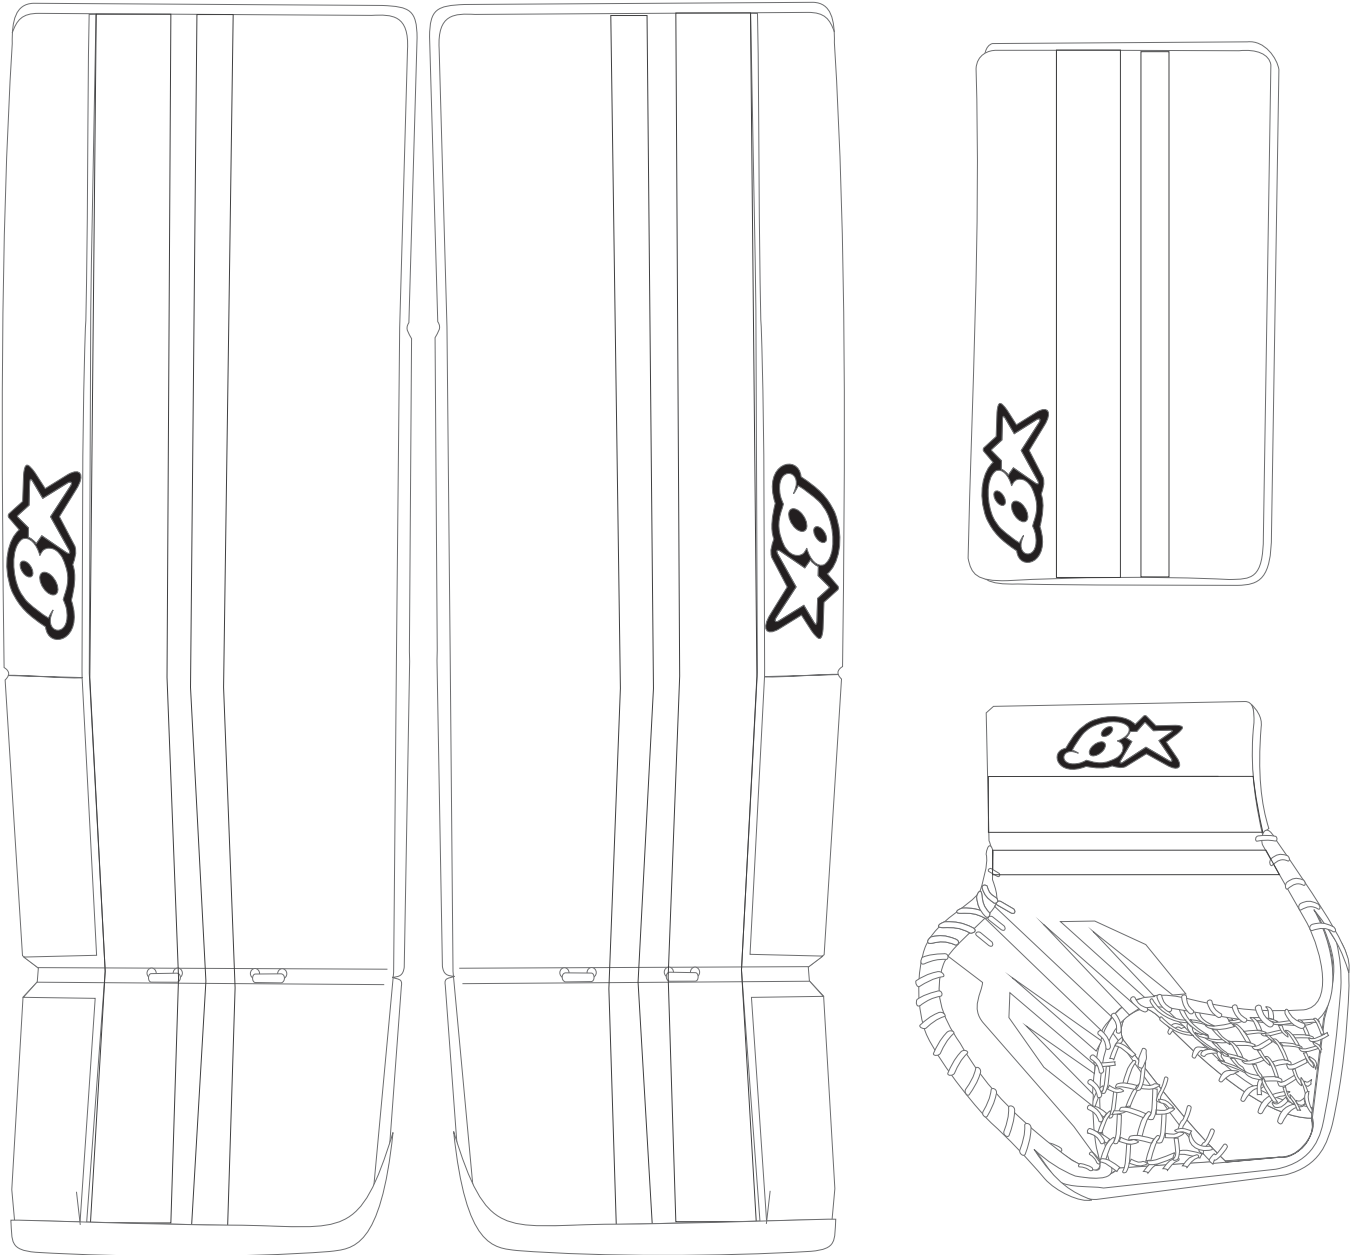

VERTICAL STRIPE GRAPHIC

NOTES

PRO SIDE/BACK CUSTOMIZER ID: _____

CATCH SIDE/BACK CUSTOMIZER ID: _____

BLOCKER SIDE/BACK CUSTOMIZER ID: _____